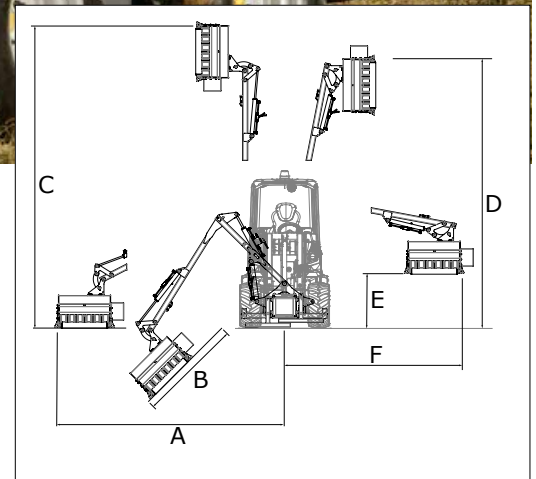

# ARTICULATED SIDE ARM M1-30

<http://tiny.cc/sidearmm1-30>

**ACI**  
ATTACHMENT  
CONTROL  
INTERFACE

## FEATURES & BENEFITS

- Cut on either side
- Four cutting options
- ACI control: all movements on a fingertip

Compact, light and maneuverable, the articulated side arm M1-30 has been designed for contractors, municipalities and estate managers working in landscape and ground-care sectors. From grass cutting to tree trimming the articulated side arm M1-30 can do it all thanks to the different end tools like Hedge cutter, Hedge trimmer and Flail mower.

It's the ideal reach mower to operate in very narrow spaces for hedge trimming or mowing with the freedom to cut on either side of the MultiOne compact loader.

**Note: machine must be equipped with ACI**

Dimensions (cm / in)			
	C890666/7	C890671	C890606
A	403 / 158.5	377 / 148.5	309 / 121.5
B	230 / 90.5	204 / 80.5	136 / 53.5
C	504 / 198.5	478 / 188	410 / 161.5
D	365 / 143.5		
E	115 / 45.5	73 / 28.5	
F	241 / 95		