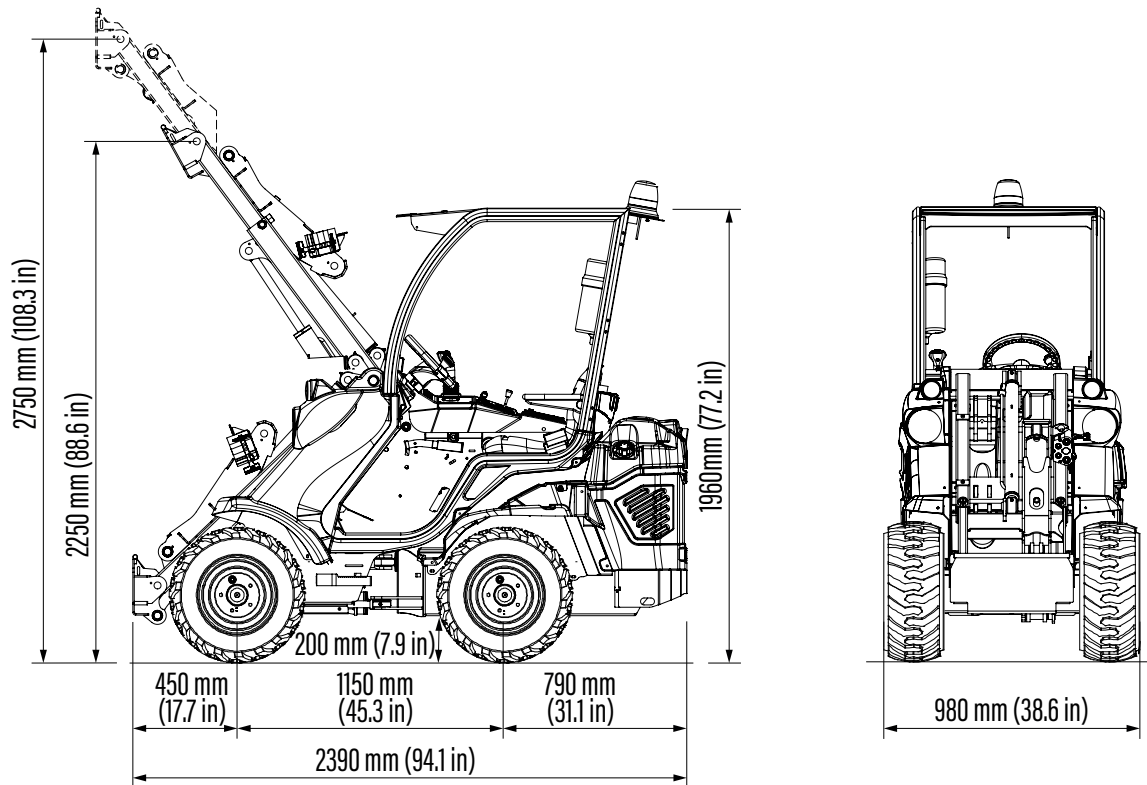

4 - 5 SERIES: 4.2 K - 5.2 K

<http://tiny.cc/4seriesEN>

(*) 5.2 K

Model	4.2 K	5.2 K
Engine	Kubota D722 - 3 cyl. - 719 cc.	Kubota D902 - 3 cyl. - 898 cc.
Emission Standard	Stage V and Tier 4 Final	
Power (Iso Gross) / Torque	20 HP / 45.8 Nm @ 2600 rpm	25 HP / 55 Nm @ 2400 rpm
Fuel	Diesel	
Transmission	Hydrostatic	
Drive speed (max.) ⁽¹⁾	14 km/h (8.7 mph)	
Aux. hydraulics oil flow	36 l/min (9.5 GPM)	
Max. lifting height	2,75 m (108 in)	
Tipping load, max. ⁽²⁾	1100 kg (2425 lbs)	1110 kg (2447 lbs)
Lifting capacity straight, max. ⁽³⁾	880 kg (1940 lbs)	890 kg (1962 lbs)
Breakout force / 50 cm (19.7 in)	800 kg (1764 lbs)	
Pushing force (c)	900 kgf (900 kp)	
Average ground pressure (w/standard tires)	878 kg/m ² (180 lbs/sqft)	905 kg/m ² (185 lbs/sqft)
Turning radius: inside/outside	890/1890 mm (35/74.4 in)	
Standard tires (Tractor profile)	23x8.50-12	
Weight	990 kg (2190 lbs)	1020 kg (2250 lbs)
Product Code	C944001	C977017

⁽¹⁾ Maximum speed that can be achieved with the largest diameter tires available, on a flat surface and machine without attachments.

⁽²⁾ Tipping limit, when the machine is straight, with rear weights and boom lifted just off the ground. Weight of attachment included.

Tires size	Height	Width
23x8.50-12	1960 mm (77.2 in)	980 mm (38.6 in)
23x10.50-12 ET-25	1960 mm (77.2 in)	1090 mm (42.9 in)
27x8.50-15	2010 mm (79.1 in)	1000 mm (39.4 in)
26x12.00-12 ET-50	1998 mm (78.6 in)	1200 mm (47.2 in)