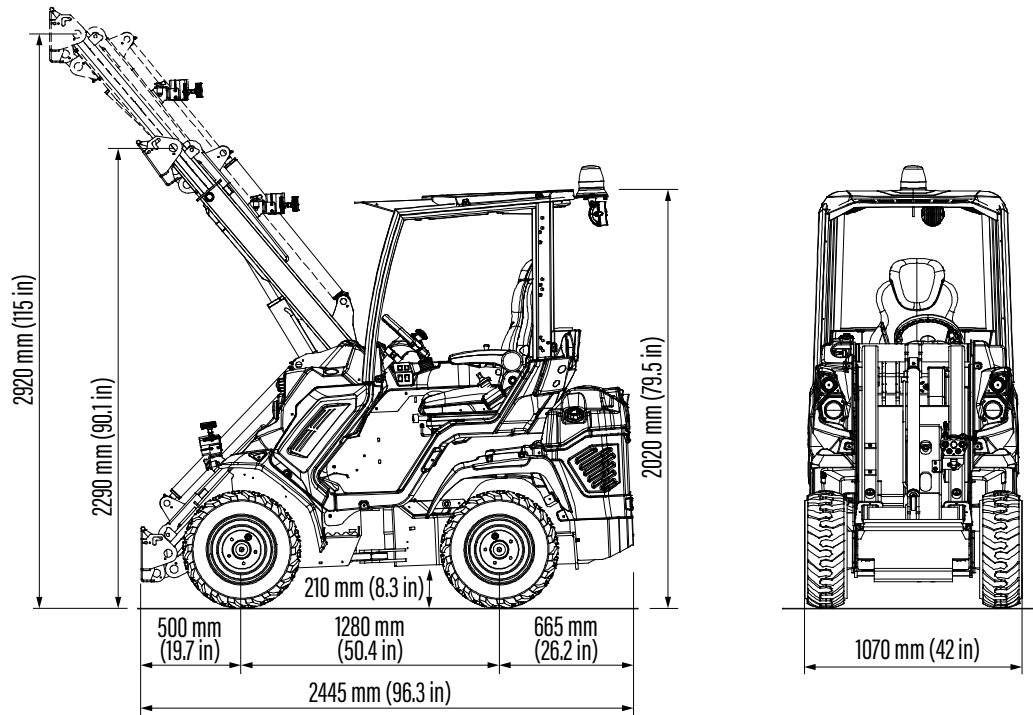

6 SERIES: 6.3 iDS

<http://tiny.cc/6seriesEN>

MAX LIFTING
CAPACITY
1120
kg

ENGINE POWER
25
hp

SPEED
23
km/h

FLOW RATE
60
l/min

LIFT HEIGHT
2,92
m

ACI
ATTACHMENT
CONTROL
INTERFACE

NEW

Model	6.3 iDS
Engine	Kohler KSD 1403 NA, 3 cyl. - 1391 cc.
Emission Standard	Stage V and Tier 4 Final
Power (Iso Gross) / Torque	25 HP / 90 Nm @ 1800 rpm
Fuel	Diesel
Transmission	Hydrostatic
Drive speed (max.) ⁽¹⁾	11,5 - 23 km/h (7 - 14 mph)
Aux. hydraulics oil flow	60 l/min (15.8 GPM)
Max. lifting height	2,92 m (115 in)
Tipping load, max. ⁽²⁾	1400 kg (3086 lbs)
Lifting capacity straight, max. ⁽³⁾	1120 kg (2469 lbs)
Breakout force / 50 cm	1400 kg (3086 lbs)
Pushing force (c)	2050 kgf (2050 kp)
Average ground pressure (w/standard tires)	1073 kg/m ² (219 lbs/sqft)
Turning radius: inside/outside	905/2020 mm (35.6/79.5 in)
Standard tires (Tractor profile)	23X8.50-12
Weight	1470 kg (3240 lbs)
Product Code	C961035

⁽¹⁾ Maximum speed that can be achieved with the largest diameter tires available, on a flat surface and machine without attachments.

⁽²⁾ Tipping limit, when the machine is straight, with rear weights and boom lifted just off the ground. Weight of attachment included.

Tires size	Height	Width
23X8.50-12	2020 mm (79.5 in)	1070 mm (42 in)
23X10.50-12 ET-25	2020 mm (79.5 in)	1130 mm (44.5 in)
26X12.00-12 ET-50	2040 mm (80.3 in)	1280 mm (50.4 in)
27X8.50-15	2080 mm (81.9 in)	1070 mm (42 in)
27X10.50-15	2080 mm (81.9 in)	1150 mm (45.3 in)